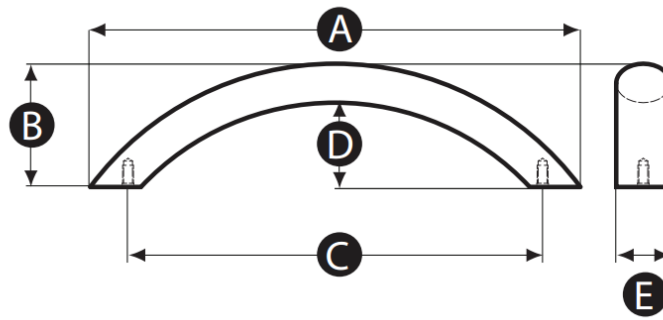

G22BH Aluminium Bow Bridge Handle

Features

- Bow shaped, powder coated aluminium pull handle in black
- Machined threads for fixing with screws from below

Material

- Body: Black powder coated aluminium, textured matt finish
- Thread: Machined thread

Part No.	A	B	C	D	E	Thread Size
G22BH-14128Z	227	57	192	39	25	M4

G23BH Steel Bow Bridge Handle

Features

- Bow shaped, chrome plated steel pull handle
- Machined threads for fixing with screws from below

Material

- Body: Chrome plated steel, highly polish
- Thread: Machined thread

Part No.	A	B	C	D	E	Thread Size
G23BH-15901R	118	24	96	14	10	M4
G23BH-15902R	151	30	128	20		