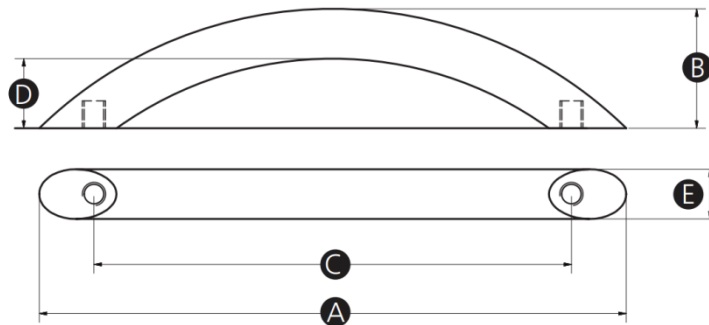

Part No.	A	B	C	D	E	Thread Size
G22BH-14128Z	227	57	192	39	25	M4

G23BH Steel Bow Bridge Handle

Features

- Bow shaped, chrome plated steel pull handle
- Machined threads for fixing with screws from below

Material

- Body: Chrome plated steel, highly polish
- Thread: Machined thread

Part No.	A	B	C	D	E	Thread Size
G23BH-15901R	118	24	96	14	10	M4
G23BH-15902R	151	30	128	20		